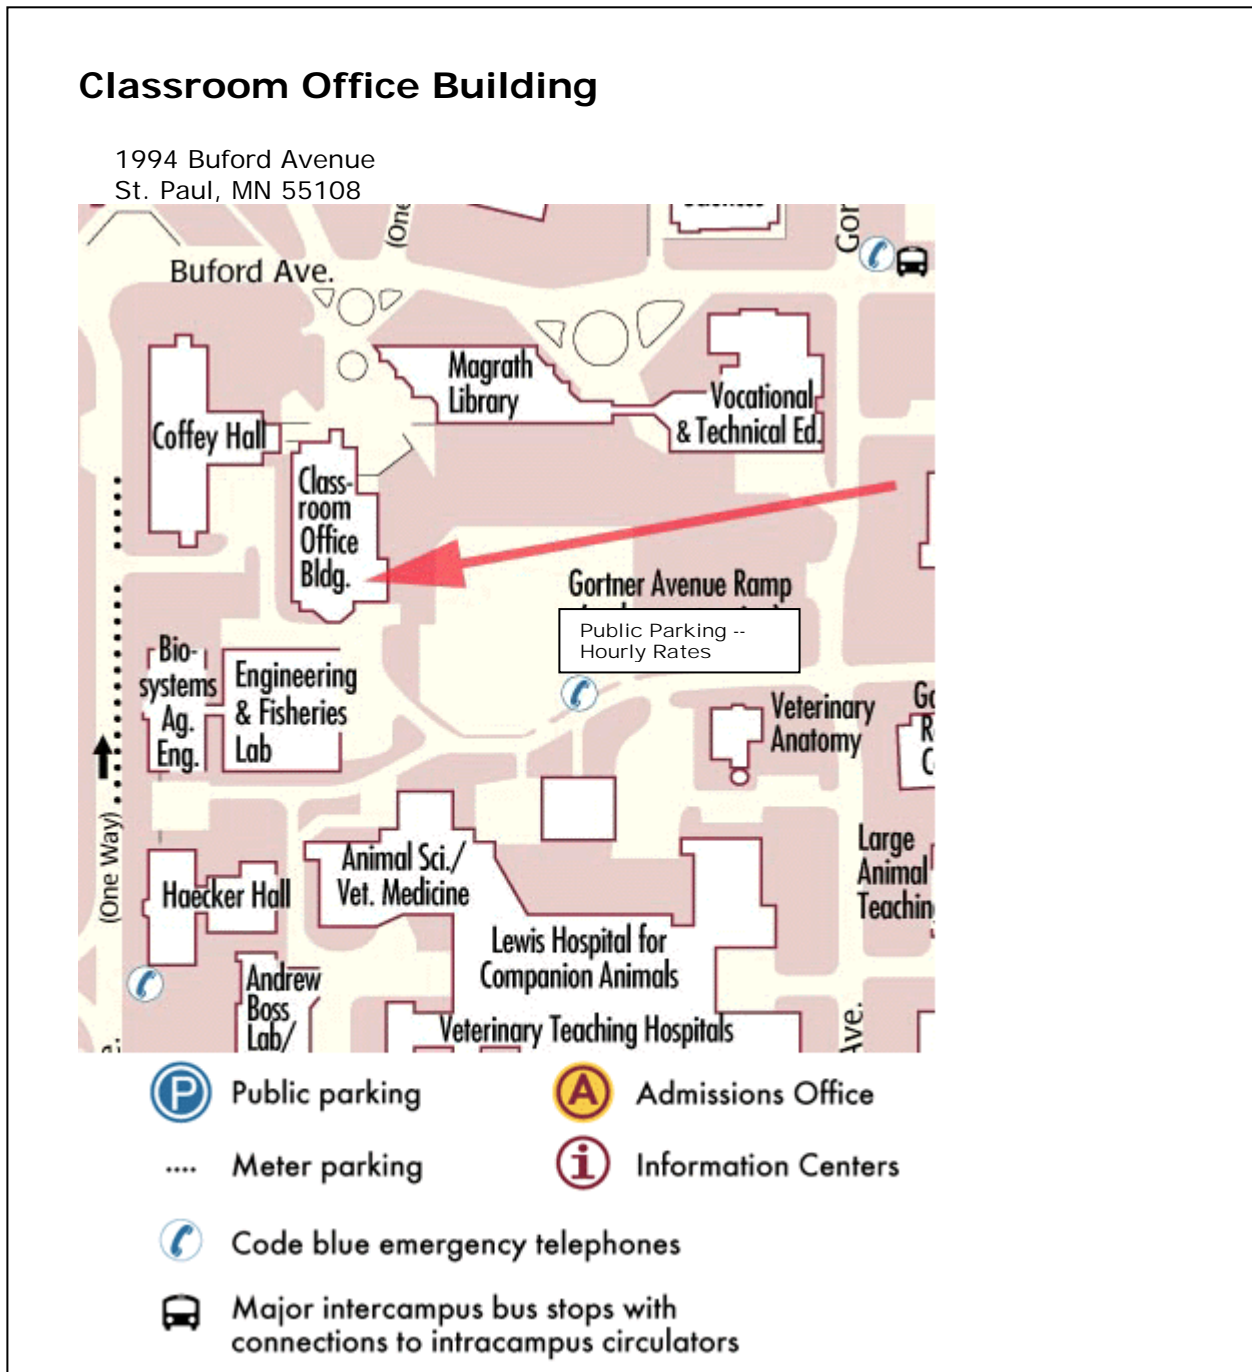

Close-Up View:

<http://onestop.umn.edu/Maps/ClaOff/ClaOff-map.html>

ALL UNIVERSITY OF MINNESOTA MAPS

<http://onestop.umn.edu/Maps/>