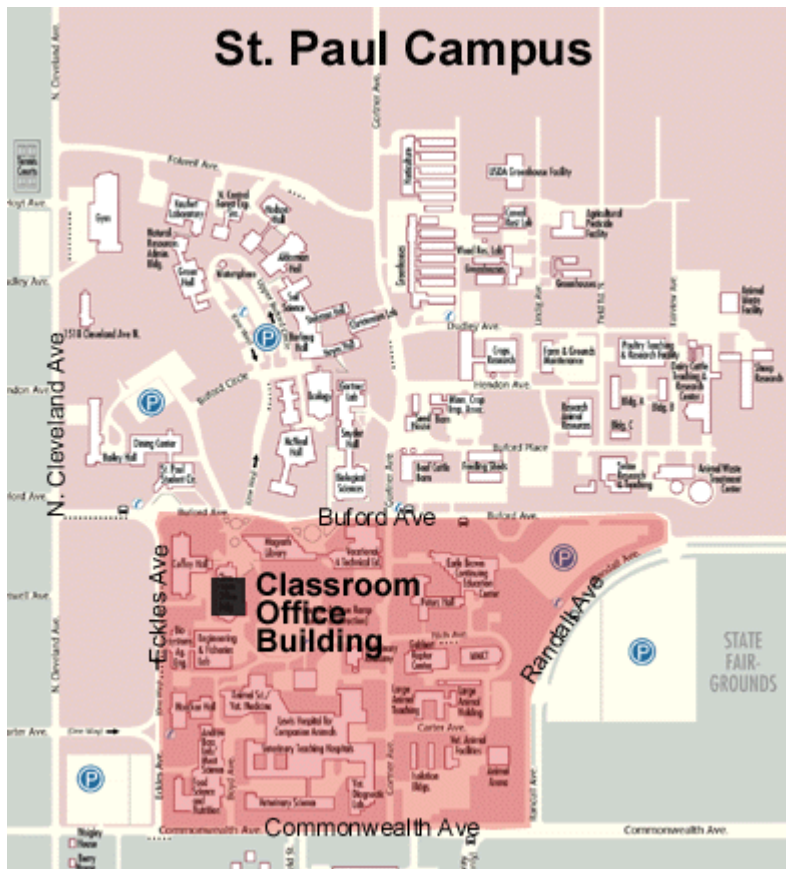

Classroom Office Building:

<http://onestop.umn.edu/Maps/ClaOff/index.html>

Classroom Office Building

1994 Buford Avenue
St. Paul, MN 55108

Close up

Photograph

Nearest parking

- Eckles Avenue Meters
- Lot 101
- Gortner Avenue Ramp
- Lot 109

Departments

- Agriculture/Food/Environmental Science Administration
- Applied Economics
- Applied Statistics
- Rural Sociology
- Rhetoric
- Continuing Professional Education
- EXT - Administration
- EXT - Communications
- ADCS

Services

- Waite Library (Agriculture and Applied Economics materials)
- Classrooms
- Lounges
- Vending machines
- University Dining Services

Accessibility