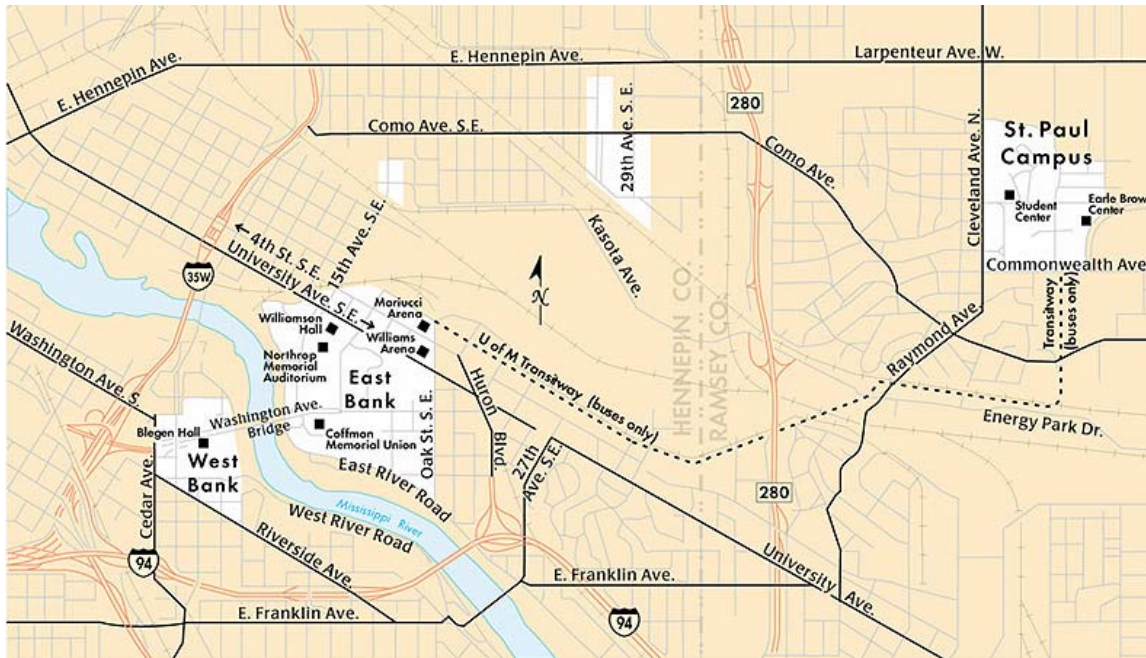

## MAPS AND DIRECTIONS

Directions to St. Paul Campus:

<http://onestop.umn.edu/Maps/directions-stpaul.html>

**Going west on Highway 36:** Follow Highway 36 to the Cleveland Ave. exit. Follow Cleveland Ave. south past Larpenteur Ave. Take a left onto Commonwealth Ave - parking lot S101 is immediately to your left. You may also continue on to Gortner Ave. Take a left onto Gortner Ave. At Buford Ave. take a right. Parking lot S102 is on the left - continue straight on Buford Ave. to get to parking lots S104 and s108.

**I-35W north through the cities:** Follow I-35W north to the Cleveland Ave. exit. Follow Cleveland Ave. south past Larpenteur Ave. Take a left onto Commonwealth Ave - parking lot S101 is immediately to your left. You may also continue on to Gortner Ave. Take a left onto Gortner Ave. At Buford Ave. take a right. Parking lot S102 is on the left - continue straight on Buford Ave. to get to parking lots S104 and s108.

**I-35W south into the cities:** Follow I-35W south to the Cleveland Ave. exit. Follow Cleveland Ave. south past Larpenteur Ave. Take a left onto Commonwealth Ave - parking lot S101 is immediately to your left. You may also continue on to Gortner Ave. Take a left onto Gortner Ave. At Buford Ave. take a right. Parking lot S102 is on the left - continue straight on Buford Ave. to get to parking lots S104 and s108.

### Nearest parking

- Eckles Avenue Meters
- Lot 101
- Gortner Avenue Ramp
- Lot 109